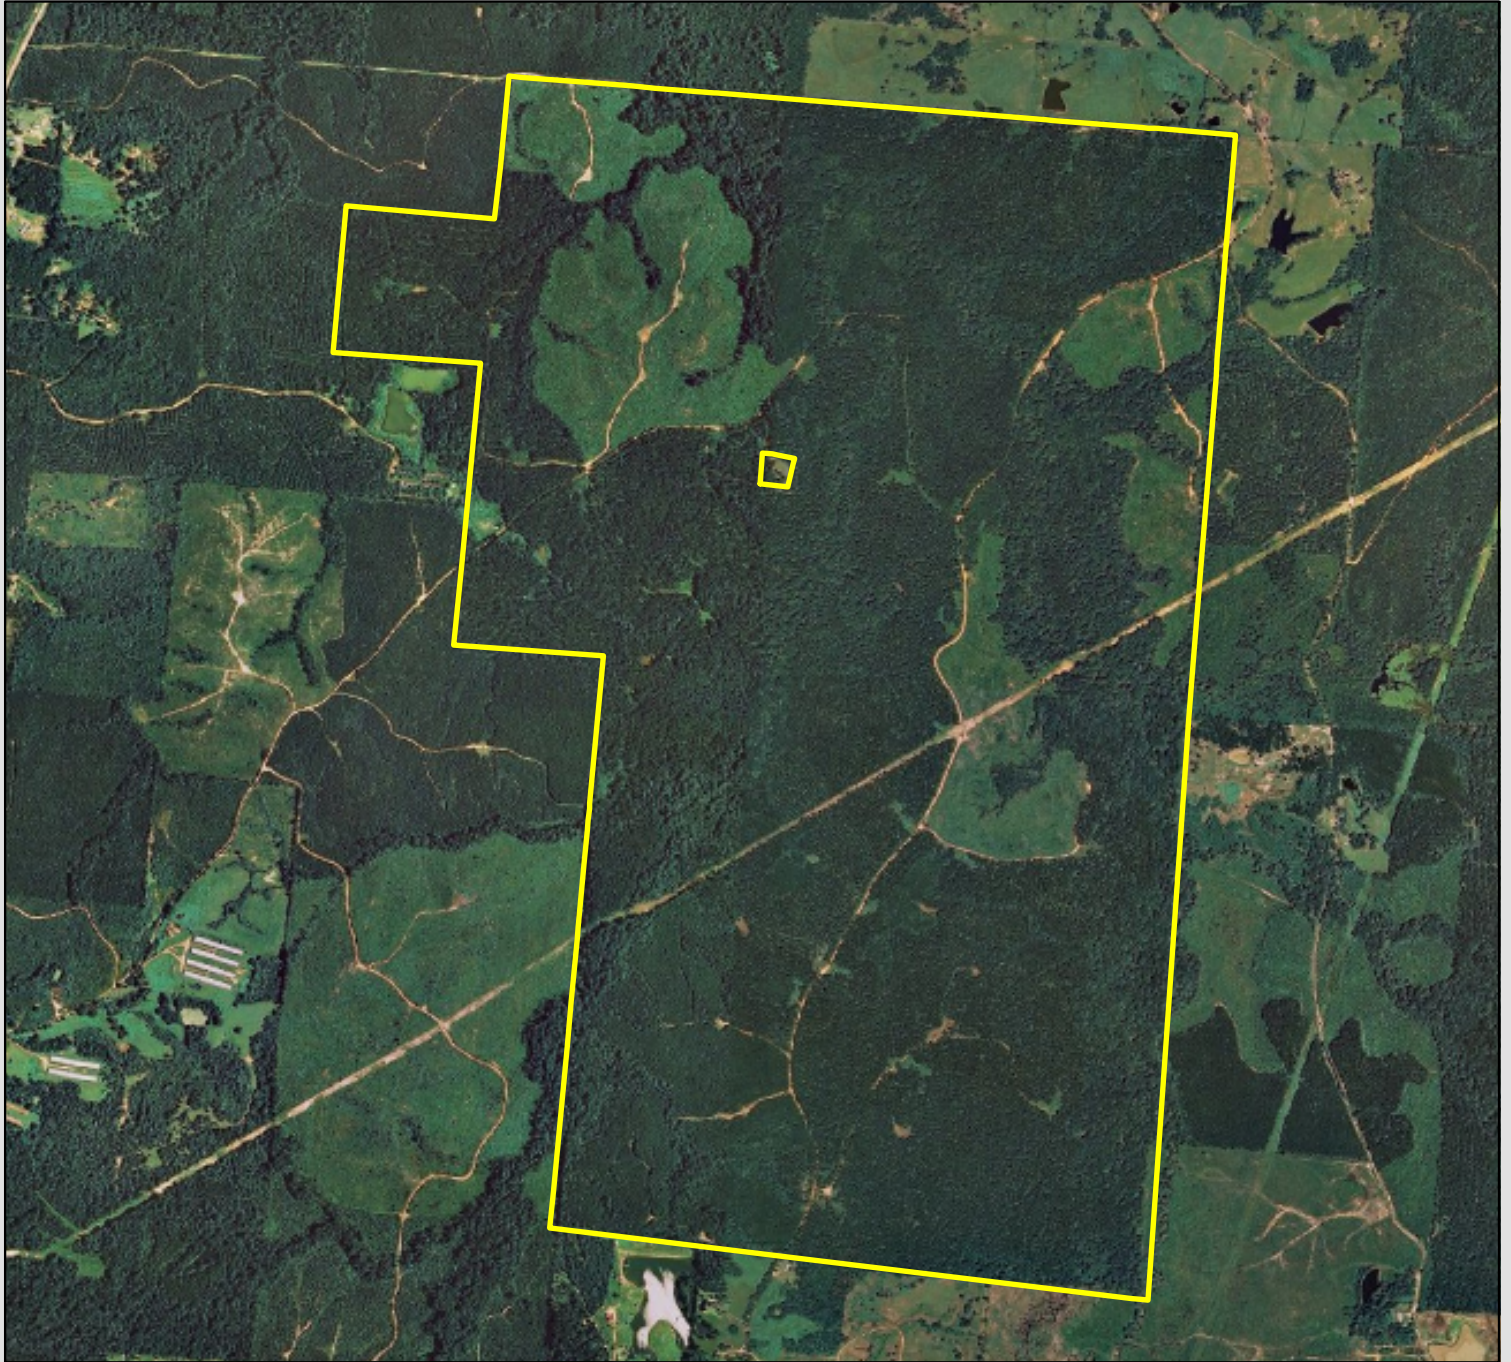

Weyerhaeuser Hunting Lands RLU # 400704

Restricted Areas

1 inch = 1,773 feet

Acres +/- 1515

County Simpson

State MS

Maps courtesy of www.WeyerhaeuserHuntingLands.com

RLU Location